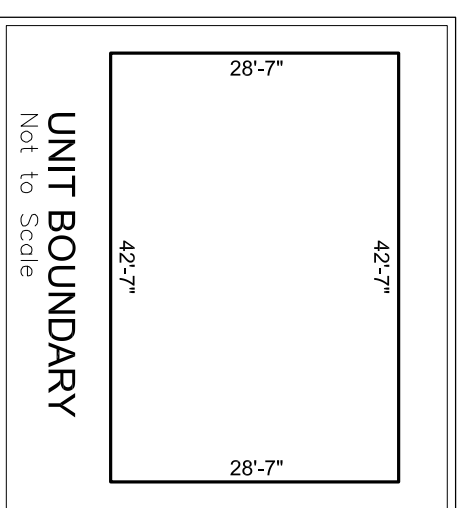

# Tortuga, A Condominium, Phase II

UNIT BOUNDARIES ARE MEASURED TO THE UNFINISHED INTERIOR OF THE EXTERIOR WALLS OF THE UNIT.

Building D - 2nd Floor - Unit "258"