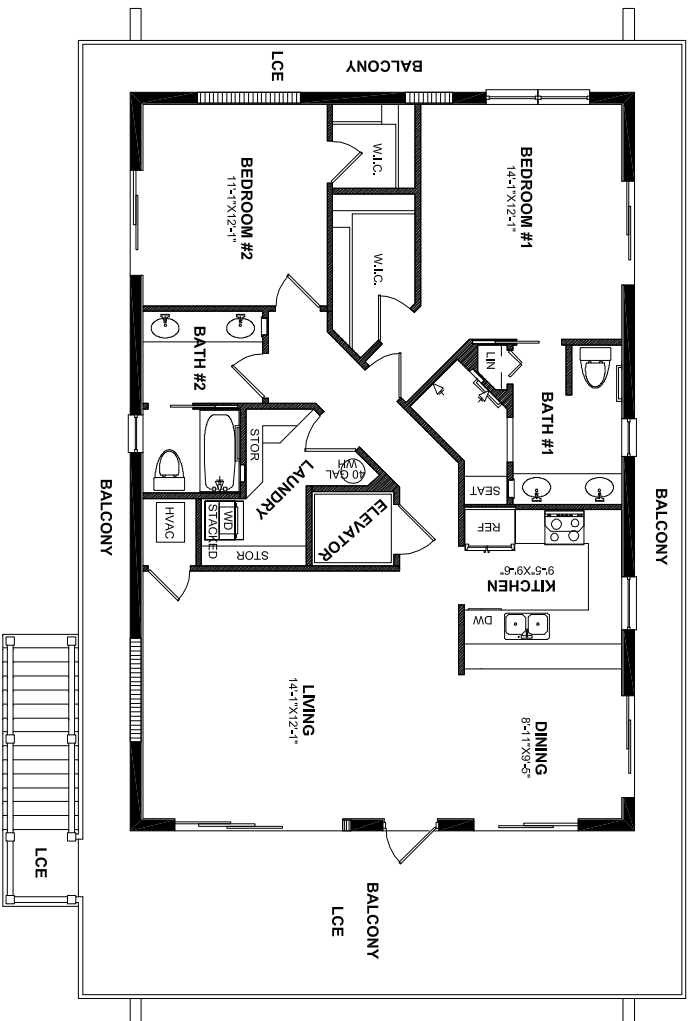

# Tortuga, A Condominium, Phase II

UNIT BOUNDARIES ARE MEASURED TO THE UNFINISHED INTERIOR OF THE EXTERIOR WALLS OF THE UNIT.

Building D - 2nd Floor - Unit "258"